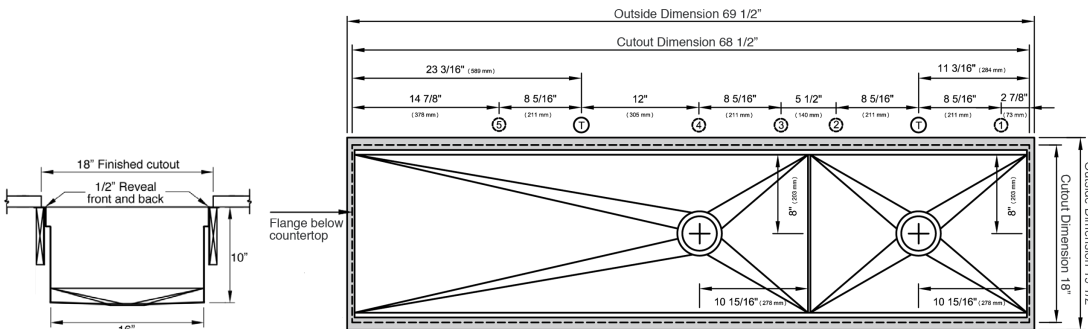

Ideal Workstation® 6D

Specifications

Double bowl
Users: 1-2
Culinary Tools included: Eight (10 pcs)
Galley Taps recommended: Two
Outside dimensions: 69 1/2" x 19 1/2" x 10 5/16"
Counter top cutout: 68 1/2" x 18"
Basin area: 45 7/8", 21 7/8" x 16"
Minimum cabinet size: 72" or 180cm

Culinary Tools included

- (1) Dual Tier Cutting Board 17" x 18"
- (1) Upper Tier Cutting Board 12 1/4" x 18"
- (1) Dual Tier Drying Racks 17" x 18"
- (1) Upper Tier Drying Rack 12 1/4" x 18"
- (2) 11" Colanders
- (2) 11" Mixing Bowls with lids
- (1) Dual Tier Platform for Colanders, Mixing Bowls 17" x 18"
- (1) Lower Tier Platform for Colanders, Mixing Bowls 12 1/4" x 17"

Basin construction

16GA 316L stainless steel indoor/outdoor
Angel finish
Two tier design
Star™ groove pattern
Reversible center/side drain
Drain cover included
Limited Lifetime Warranty
Made in the USA
ASME A112.19.3/CSA B45.4 certified

Upper Deck™ (Optional)

Upper Deck set UD 6 3P GT/BA/WH/GR Graphite, Bamboo, White or Gray Resin

Upper Deck sections Graphite, Bamboo, White or Gray Resin

Recommended Workstation Accessories

Bottom Grate set BG 6 D 3 SS Stainless Steel

Manual Strainer Basket
MDRNMSS Angel Finish Stainless Steel

Disposal Flange Strainer Basket
GDRNMSS Angel Finish Stainless Steel

Auto Strainer Basket Angel Finish with Polished or Matte knob

ADRNPSS
ADRNMSS